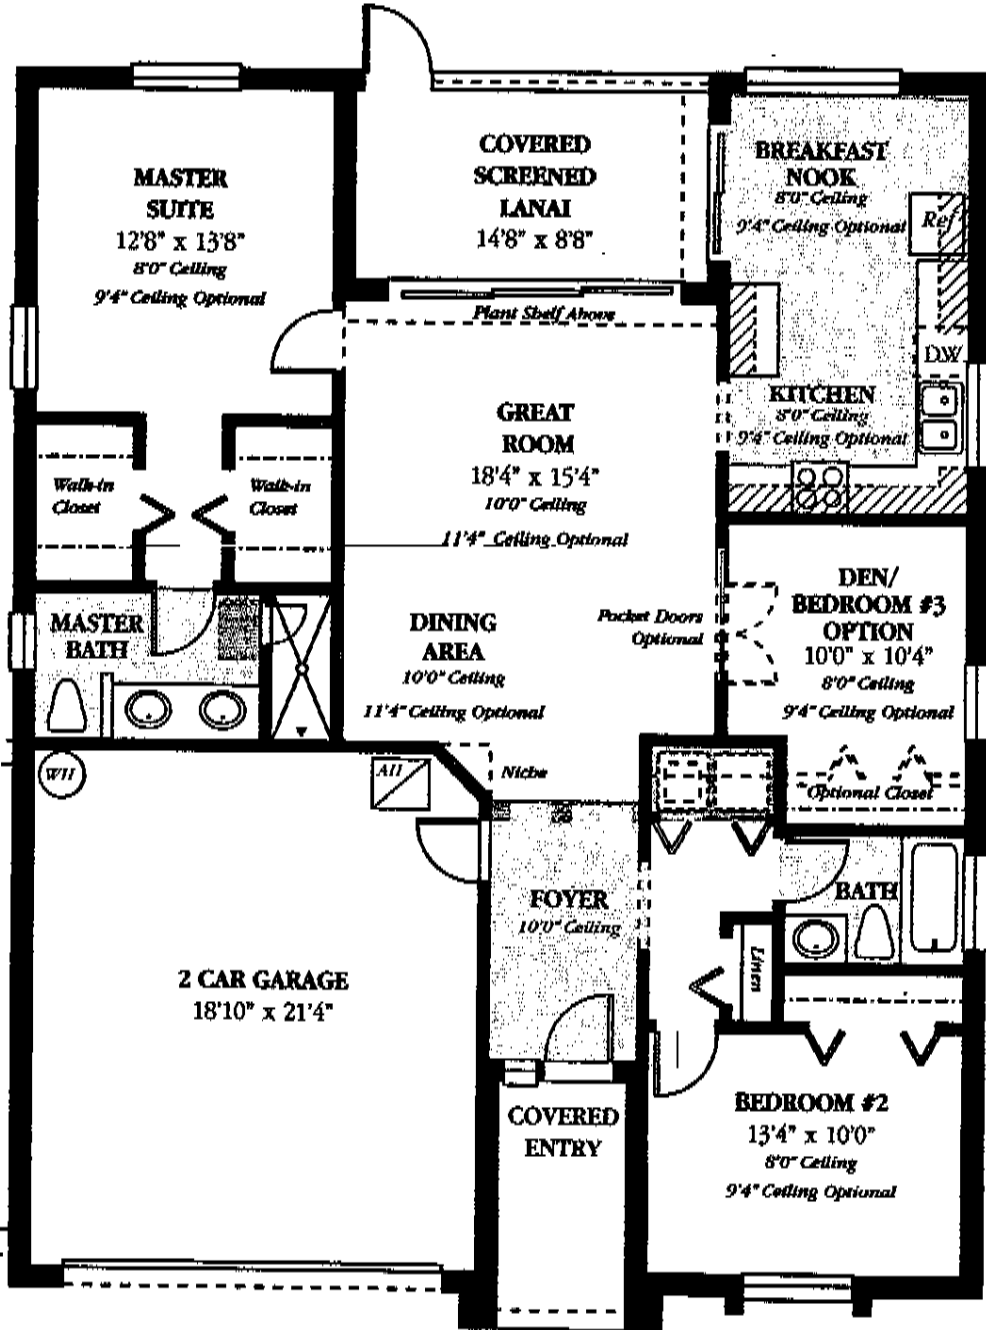

MAJESTIC SERIES

The Sheffield

2 BEDROOM/ 2 BATH/ DEN
GREAT ROOM/ 2 CAR GARAGE

3 CAR OR GOLF CART GARAGE OPTION

1-800-466-1155

KingsGate Homes, LLC reserves the right to change plans, specifications, and prices without prior notice. Special wall and window treatments, upgraded floor coverings, softscape and hardscape landscaping, and many other items featured in and around the model homes are decorator suggested and not included in the purchase price. All renderings, floor plans, and maps are artist's conception and are not intended to be an actual depiction of the buildings, fencing, walks, driveways, or landscaping. Please see our Sales Representative with any questions.
LIC# CCC004432 REV 4/2003

Living	1395 sq. ft.
Garage	431 sq. ft.
Lanai	147 sq. ft.
Entry	53 sq. ft.
Total	2026 sq. ft.